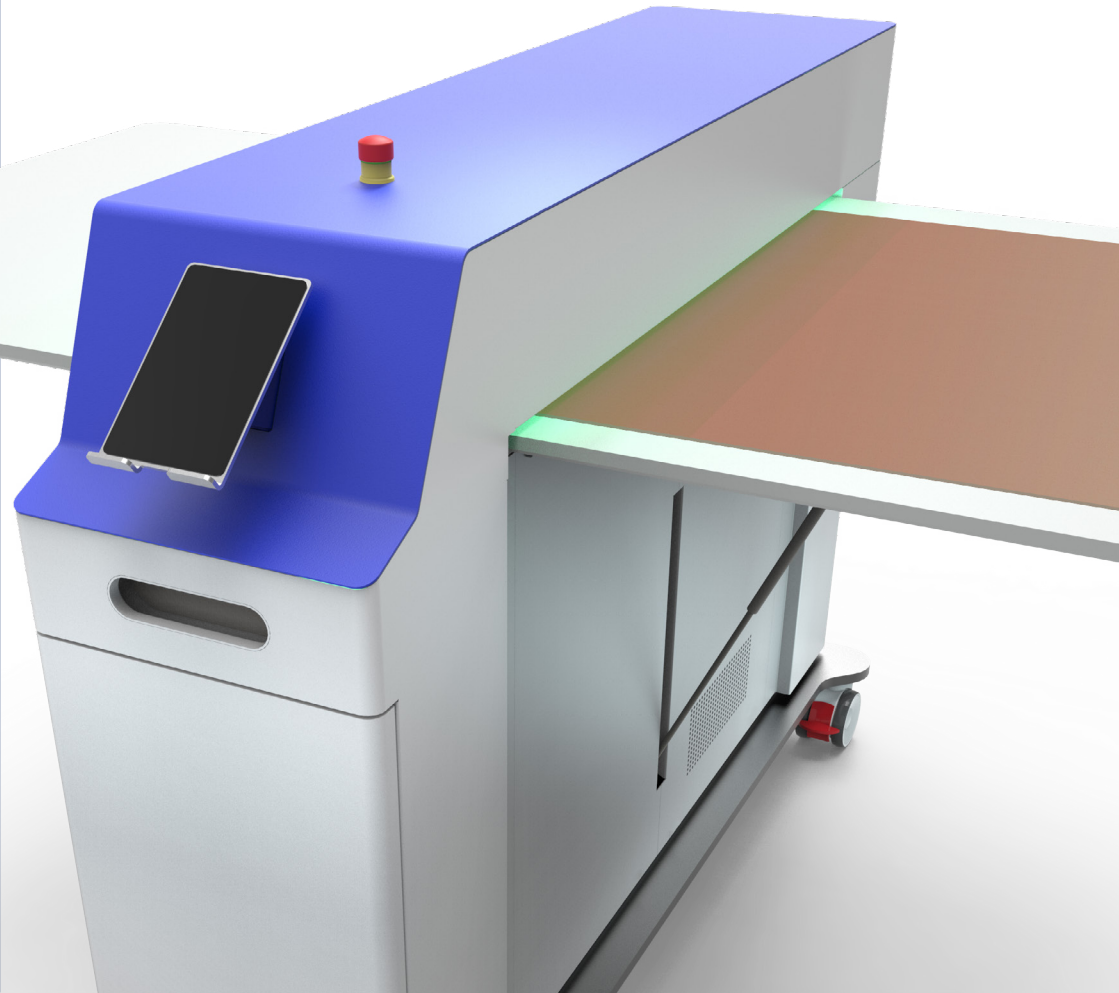

Slimbox[®]

Perfectly fitted packaging

Measure, pack and send.

- Choose from a large number of boxes (including Fefco-standards) from the Slimbox app. Or create your own box by entering the dimensions.
- Experiment with your package design. Upload a personal drawing and cut it into whatever shape you want.
- Control the machine entirely with the Slimbox app. Your mobile device can connect over USB or wireless (even with no network available).

Standard packaging just became obsolete.

Slimbox is a brand new stationary machine to improve your logistics in a smart way. The very first in its kind. And here to stay.

A revolution in the packaging industry.

- Create your custom-made and perfect-fit cardboard boxes with Slimbox
- For every shape and all kinds of goods
- Fits smaller businesses and larger facilities

- Packing heavy goods? Just push one button in the app and cut a new box that perfectly fits around your last box. Do this again until it has the strength to hold your product.

Slimbox machine feature list

Machine dimensions open (cm) : 155,8 D x 176,7 W x 115 H cm

Machine dimensions closed (cm): 155,8 D x 55 W x 115 H cm

Maximum size of material (cm): 100 x 200 cm

Corrugated thickness between (mm): 1 and 5 mm