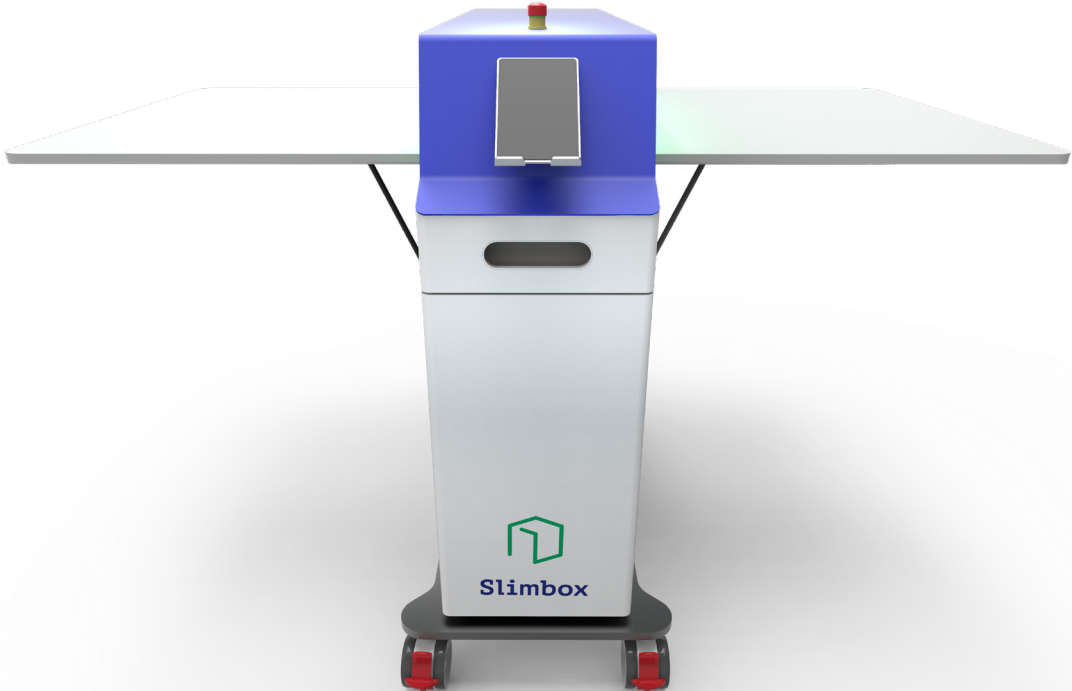

Slimbox[®]

Perfectly fitted packaging

Measure, pack and send.

- Choose from a large number of boxes (including Fefco-standards) from the Slimbox app. Or create your own box by entering the dimensions.
- Experiment with your package design. Upload a personal drawing and cut it into whatever shape you want.
- Control the machine entirely with the Slimbox app. Your mobile device can connect over USB or wireless (even with no network available).

Standard packaging just became obsolete.

Slimbox is a brand new stationary machine to improve your logistics in a smart way. The very first in its kind. And here to stay.

A revolution in the packaging industry.

- Create your custom-made and perfect-fit cardboard boxes with Slimbox
- For every shape and all kinds of goods
- Fits smaller businesses and larger facilities

- Packing heavy goods? Just push one button in the app and cut a new box that perfectly fits around your last box. Do this again until it has the strength to hold your product.

Slimbox machine feature list

Machine dimensions open (cm) : 155,8 D x 176,7 W x 115 H cm

Machine dimensions closed (cm): 155,8 D x 55 W x 115 H cm

Maximum size of material (cm): 100 x 200 cm

Corrugated thickness between (mm): 1 and 5 mm